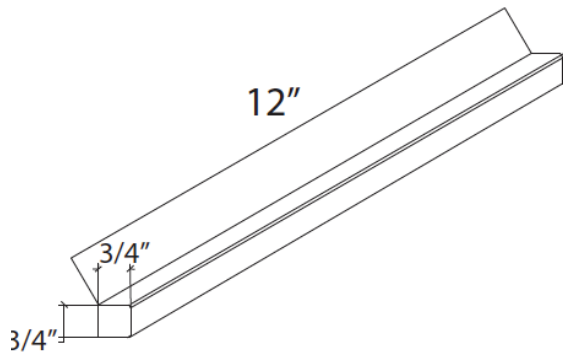

Basalt

SHORT  HILLS
MARBLE & TILE

Basalt

Penny Rounds

Adelaine Hexagon

9" Hexagon

Chevron Mosaic

3/4" x 12" Box Liner

12" x 24" Field Tile

*Custom sizes and finishes available upon request. Always call for current lot colors.